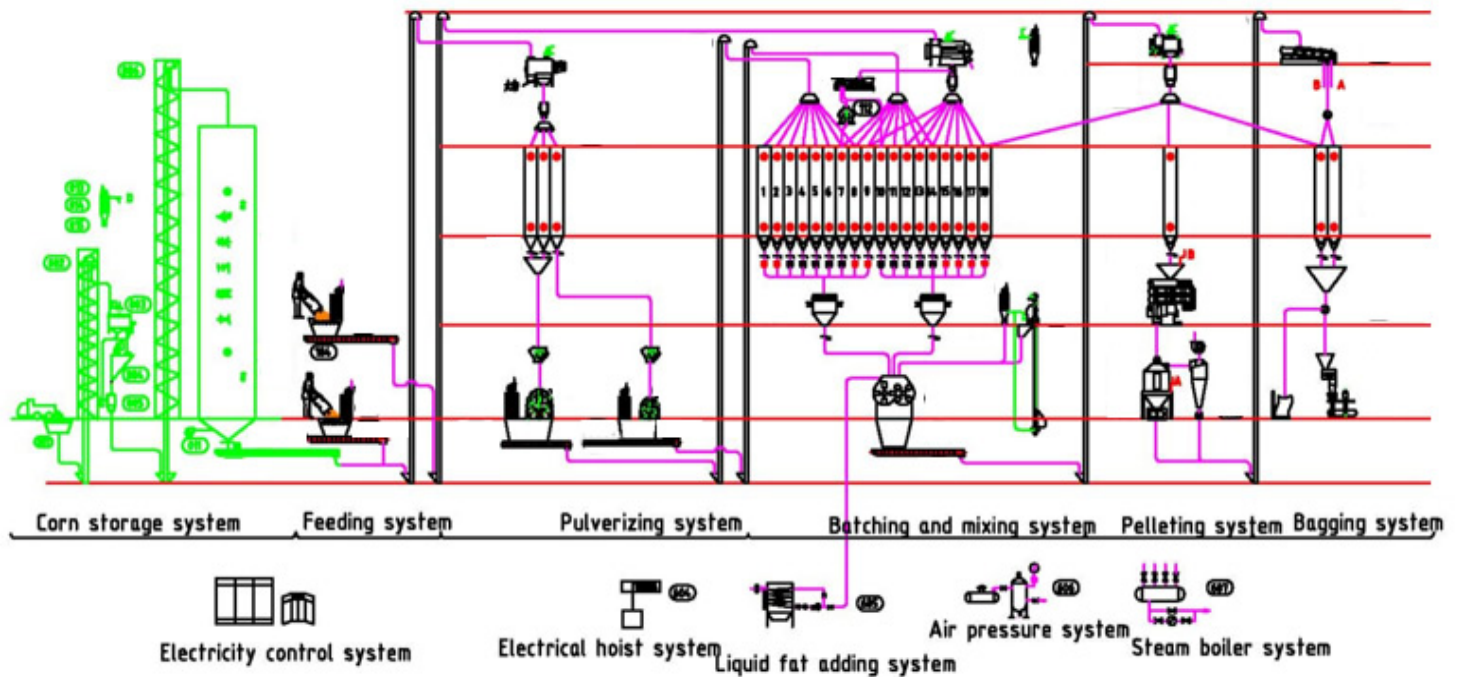

# Feed Machinery

Remarks: Corn storage system is reserved

PC:455000